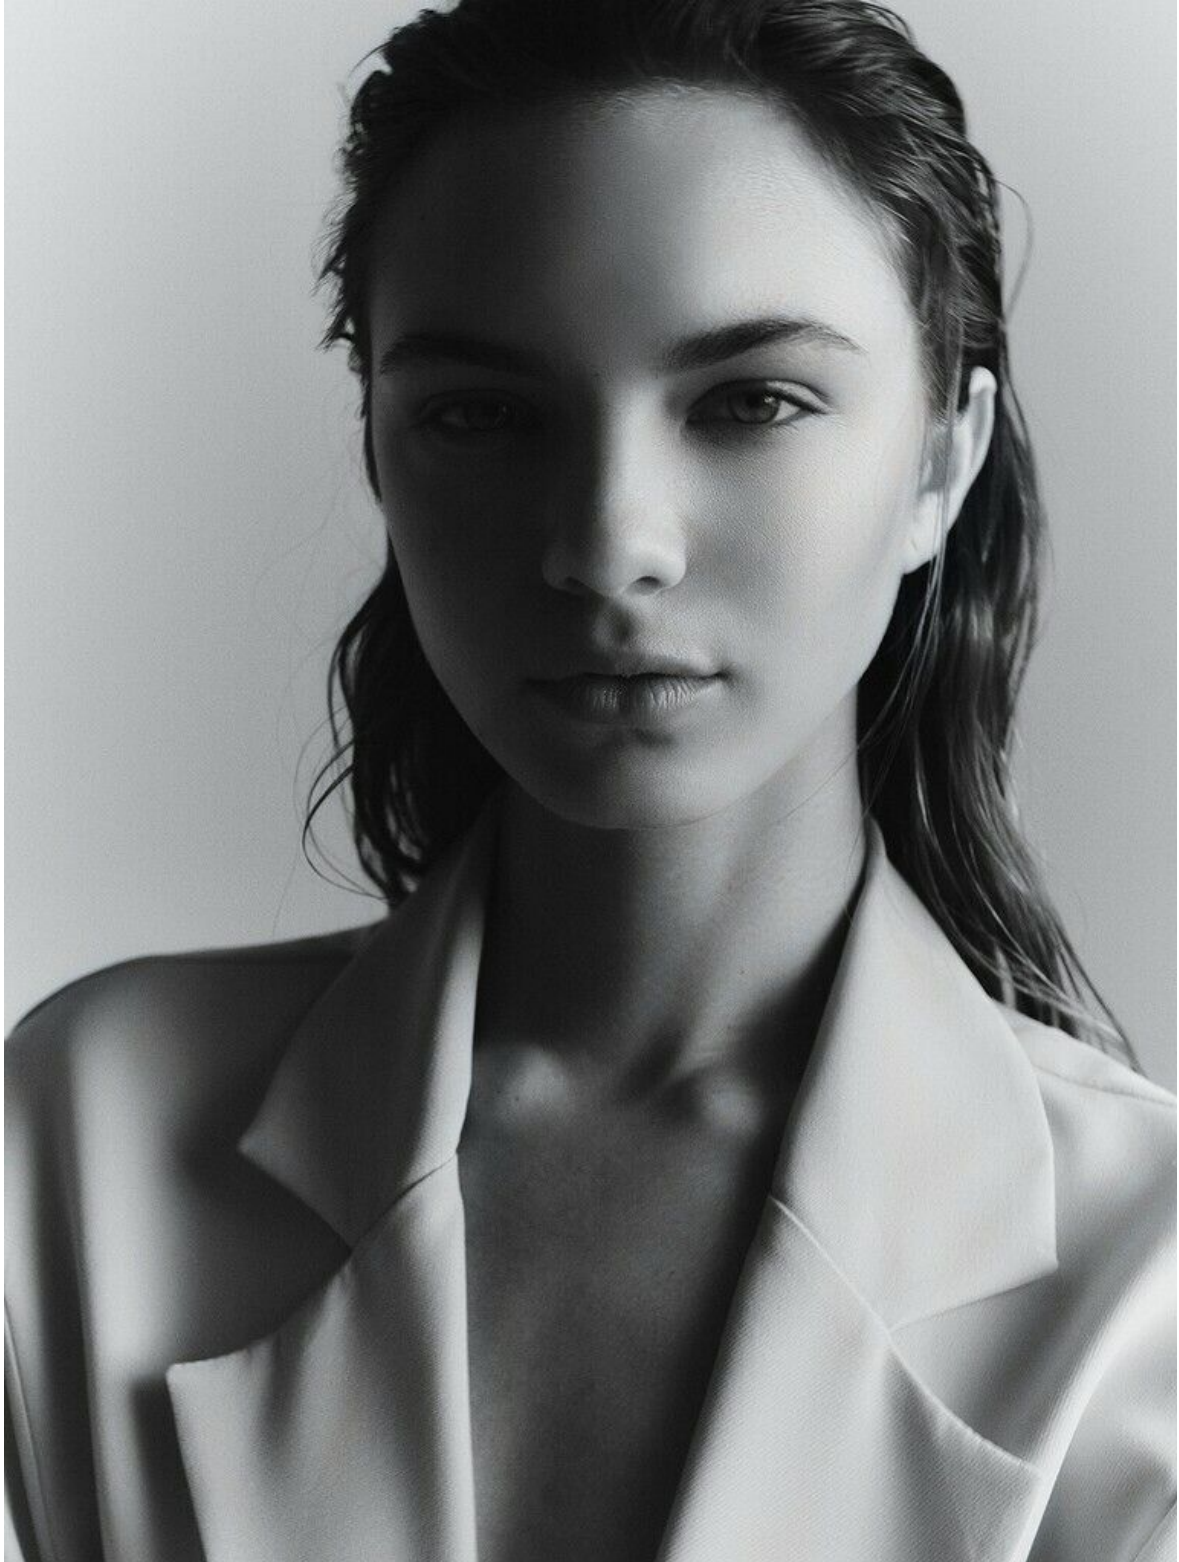

VALENTINA LOPEZ

height 5'9" · bust 32.5" · waist 24.5" · hips 35" · dress 36 EU/6 US/8 UK
shoes size 40 EU/9 US/6.5 UK · hair brown · eyes green